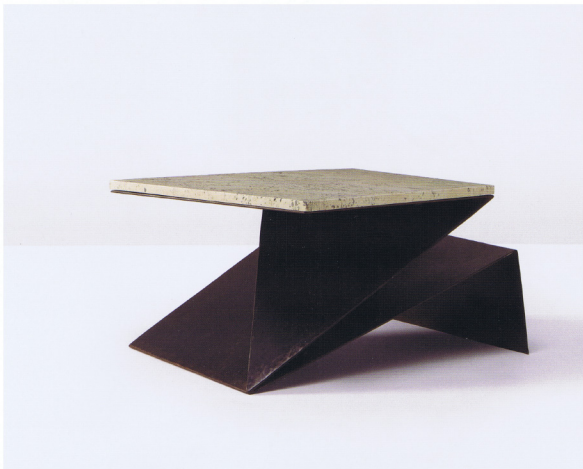

54

PHILIP MICHAEL WOLFSON b. 1958

Prototype 'Origami' table, 1991

15 5/8 x 31 1/2 x 26 5/8 in (39.7 x 80 x 67.6 cm)

Interior incised with 'PMWolfson'.

Estimate $8,000-12,000

PROVENANCE

Acquired directly from the artist

LITERATURE